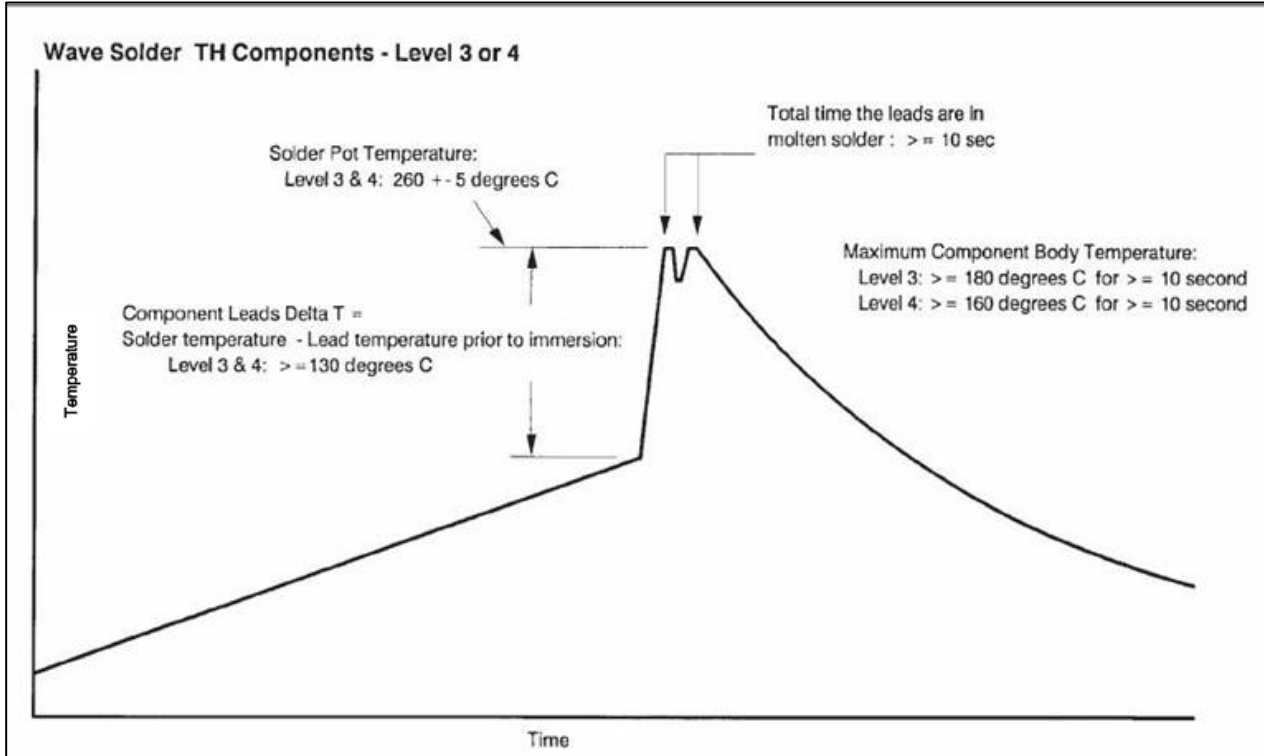

## Wave Soldering Profile

### 波峰焊接曲線圖

This profile is for reference only, Actual production requirement please refer to the specification.

此曲線圖僅供參考，實際生產條件要求請參考規格書。