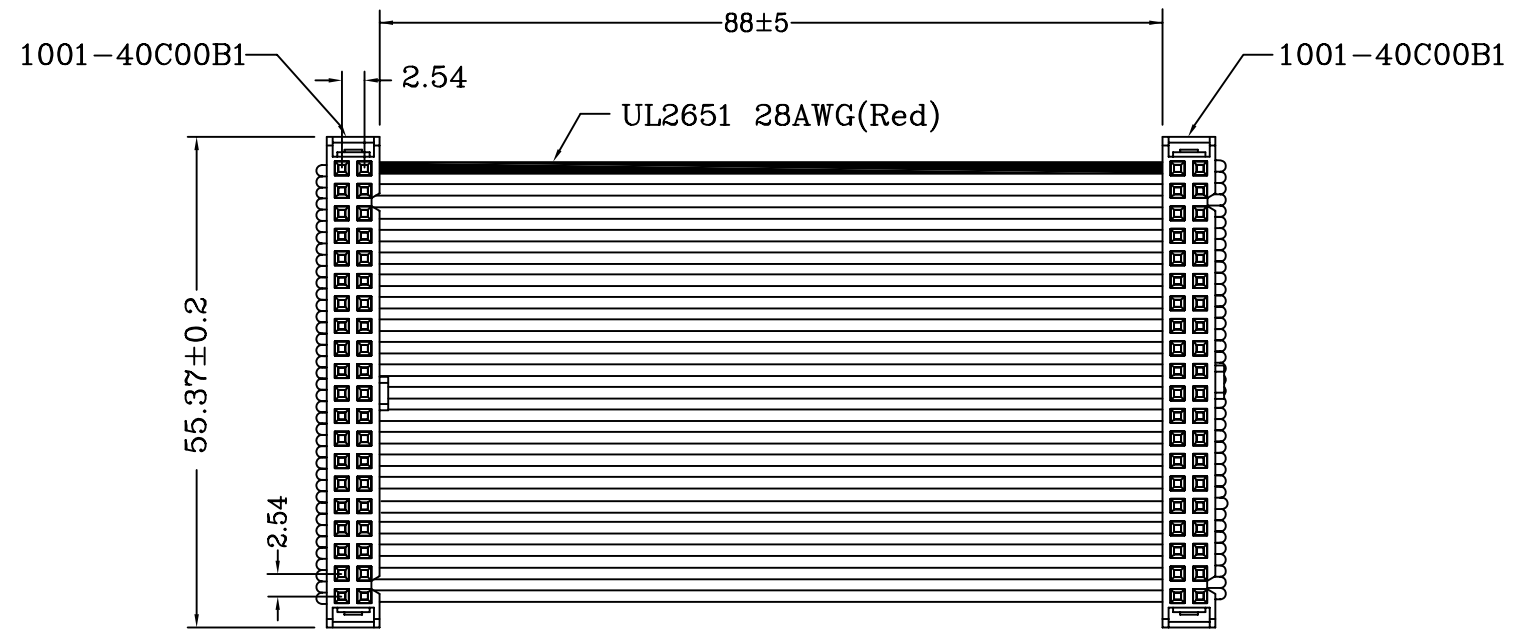

Part List	
Housing	Thermoplastic Polyester Glass Filled UL94V-0
Contact	Copper Alloy
Plating	Selective Gold Plated
Cable Description	Flat Cable UL2651 28AWG Gray Color
*RoHS Compliant	

<b>Tolerances(Cable Total Length)</b> ± 5 (0~500mm) ± 10 (501~1000mm) ± 20 (1001~2000mm) ± 40 (2001mm~xxxx)	<b>Dwg. No.</b>	1001F00233	<b>Part No.</b>		 <b>OUPIIN ENTERPRISE CO., LTD.</b> Projection  Ver. No. A2
	<b>Date</b>	JUN.-03-13	1U403-349-0590		
	<b>Unit mm</b>	<b>Scale</b>	1:1	<b>Title:</b>	
	<b>Drawn By</b>	Peggy06/03'13	①	1001-40C00B1/2*8.8cm	