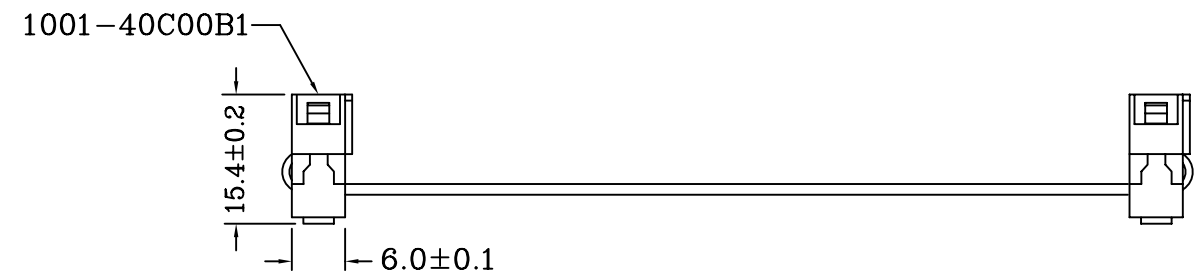

Part List	
Housing	Thermoplastic Polyester Glass Filled UL94V-0
Contact	Copper Alloy
Plating	Selective Gold Plated
Cable Description	Flat Cable UL2651 28AWG Gray Color
*RoHS Compliant	

<b>Tolerances(Cable Total Length)</b> ± 5 (0~500mm) ± 10 (501~1000mm) ± 20 (1001~2000mm) ± 40 (2001mm~xxxx)	<b>Dwg. No.</b>	1001F00233	<b>Part No.</b>		 <b>OUPIIN ENTERPRISE CO., LTD.</b> Projection  Ver. No. A2
	<b>Date</b>	JUN.-03-13	1U403-349-0590		
	<b>Unit mm</b>	<b>Scale</b>	1:1	<b>Title:</b>	
	<b>Drawn By</b>	Peggy06/03'13	①	1001-40C00B1/2*8.8cm	